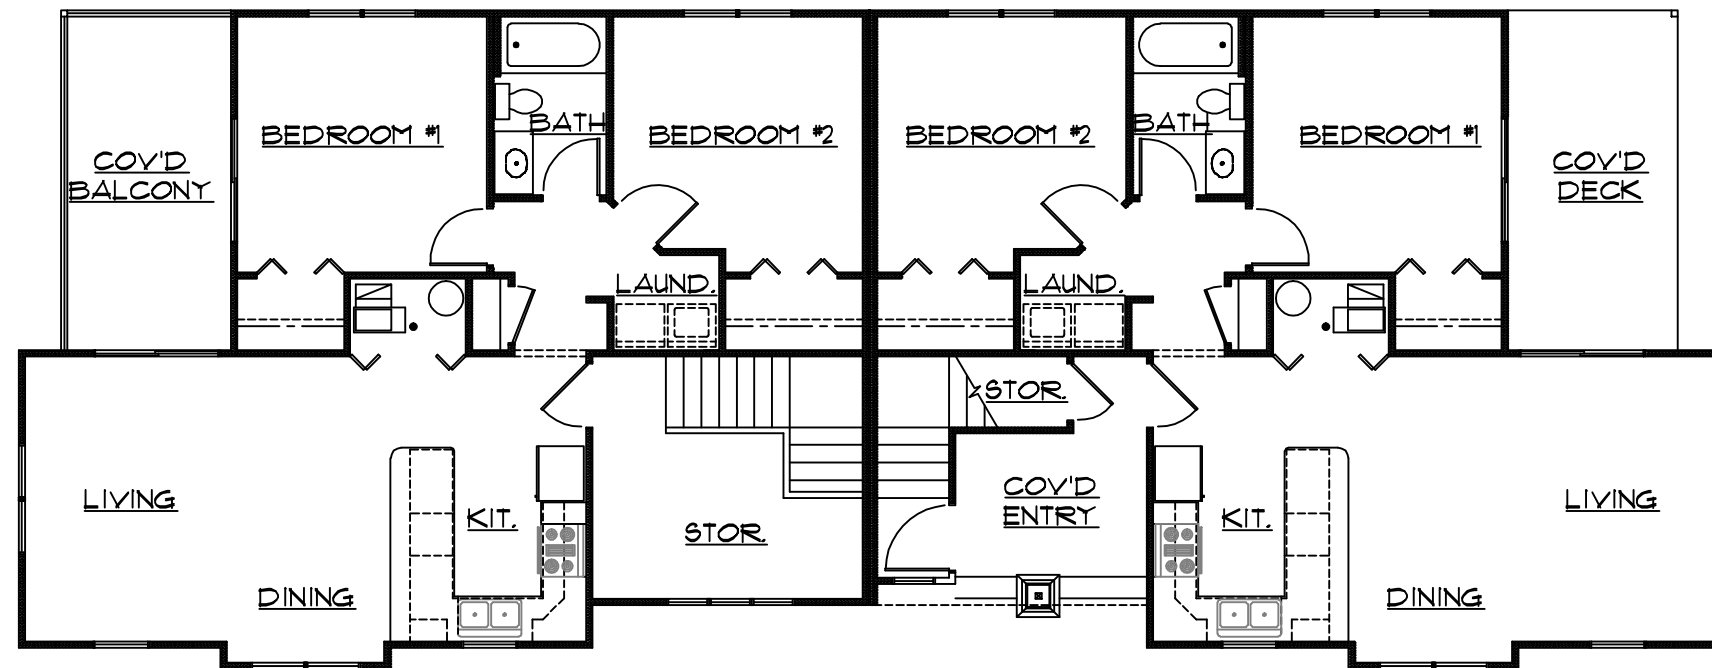

FRONT ELEVATION

Design Classics © 2006

FLOOR PLAN

UPPER UNIT
UPPER LEVEL UNIT 870 SQ. FT.

LOWER UNIT
UPPER LEVEL UNIT 870 SQ. FT.